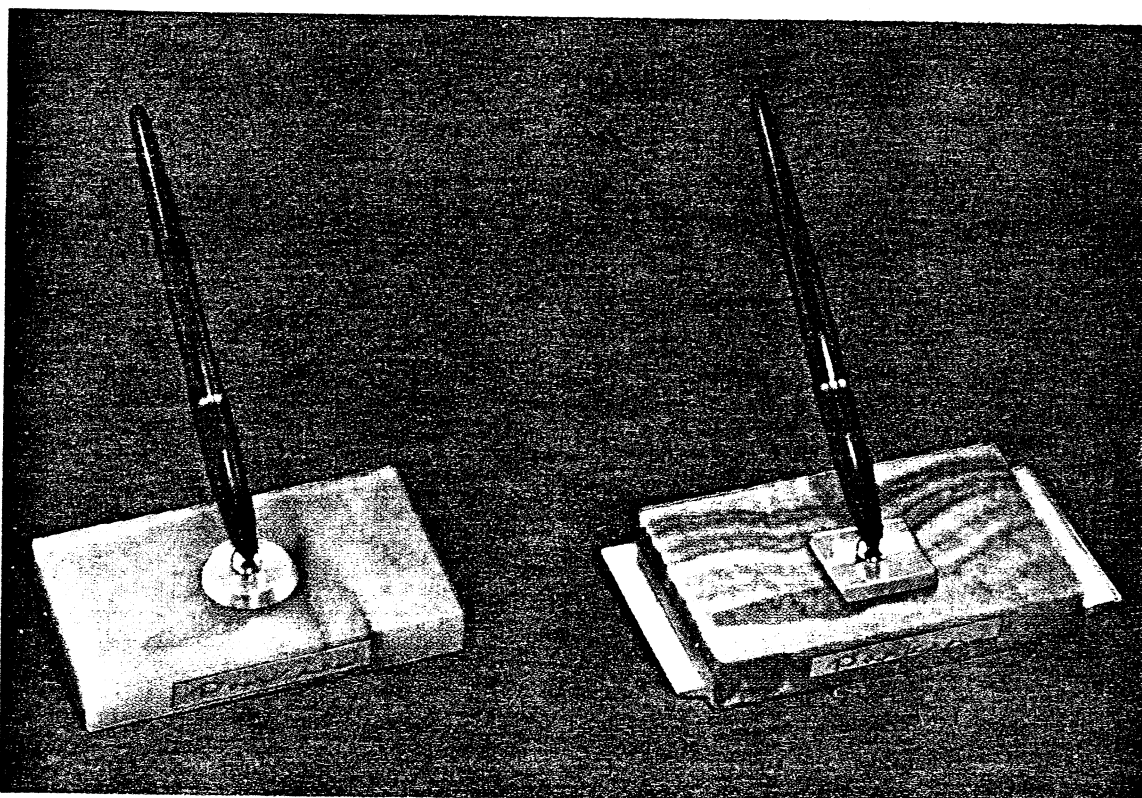

MODEL NO. 90-150

Pedrara onyx base, gold-colored escutcheon.
Black "51" pen and holder, 3½ x 5¾" . . . . . $20.00.
No. 90-151: same base with maroon pen and holder.

MODEL NO. 90-168

Brown onyx with gold-colored trim.
Black "51" pen and holder, 3½ x 5¾" . . . . . $25.00.
No. 90-169: same base with maroon pen and holder.